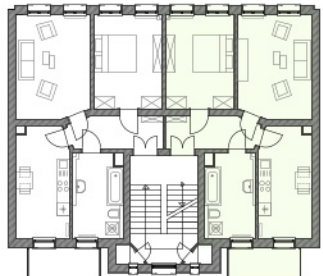

FLOOR PLANS

WE 08

3rd floor, 1-bedroom

● 1-bedroom ● Studio

CUREY PARK
LEIPZIG

Internal Area: 61.8 sqm
External Area (50%): 2.7 sqm
Total Area: 64.5 sqm