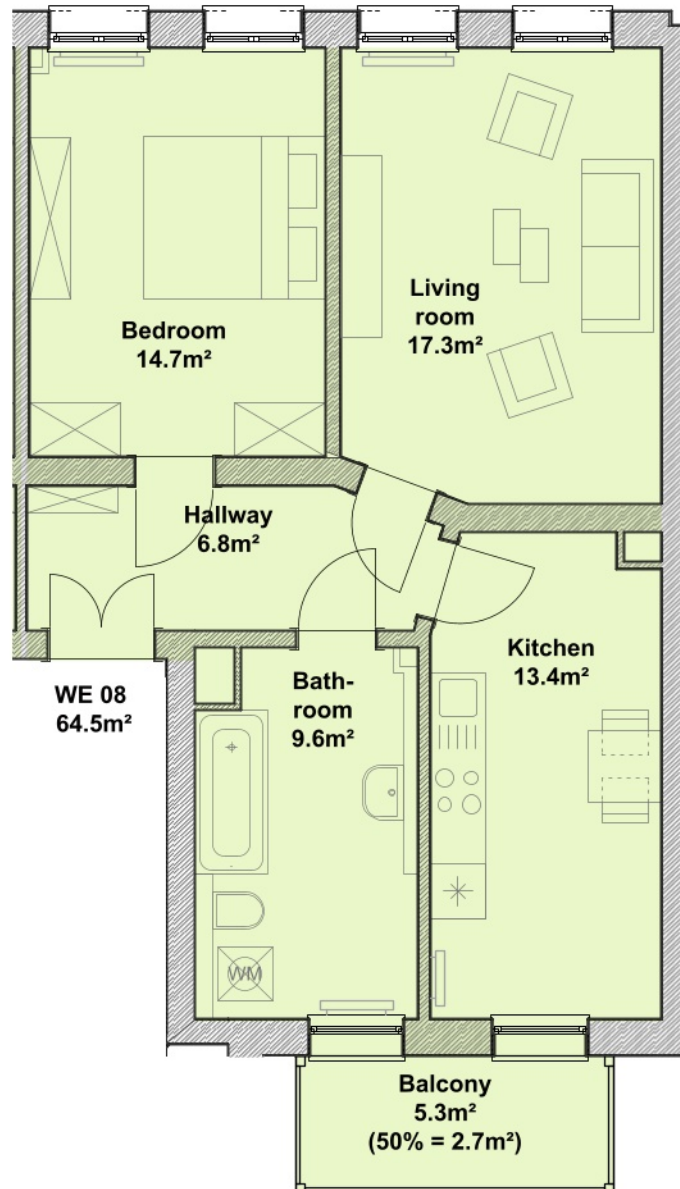

FLOOR PLANS

WE 08

3rd floor, 1-bedroom

● 1-bedroom ● Studio

CUREY PARK
LEIPZIG

Internal Area: 61.8 sqm
External Area (50%): 2.7 sqm
Total Area: 64.5 sqm