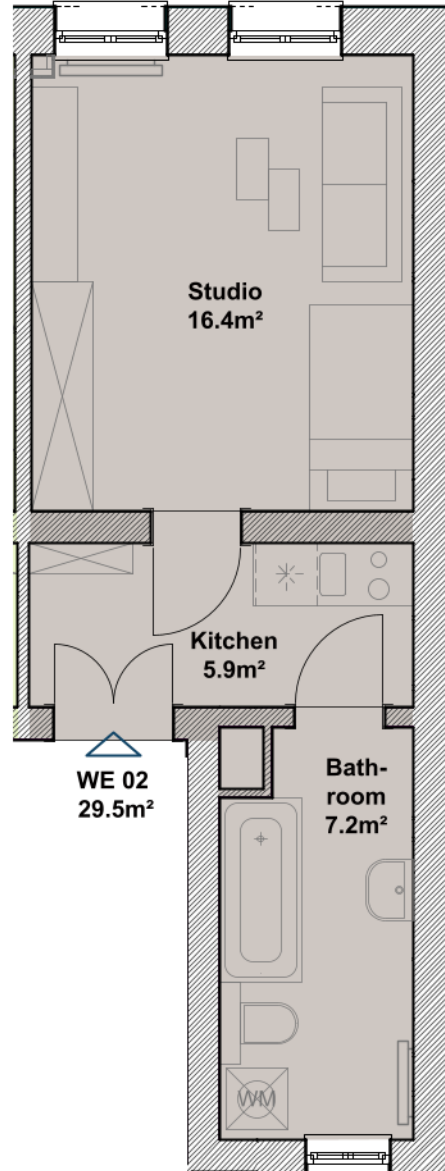

FLOOR PLANS

WE 0 2

Ground Floor , Studio

● 1-bedroom ● Studio

CUREY PARK
LEIPZIG

Internal Area: 29.5 sqm

Total area: 29.5 sqm