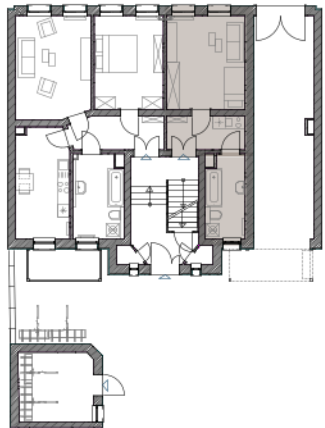

FLOOR PLANS

WE 0 2

Ground Floor , Studio

● 1-bedroom ● Studio

CUREY PARK
LEIPZIG

Internal Area: 29.5 sqm

Total area: 29.5 sqm