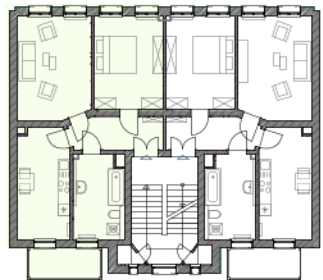

FLOOR PLANS

WE 05

2nd floor, 1-bedroom

● 1-bedroom ● Studio

CUREY PARK
LEIPZIG

Internal Area: 61.7 sqm
External Area (50%): 2.7 sqm
Total Area: 64.4 sqm