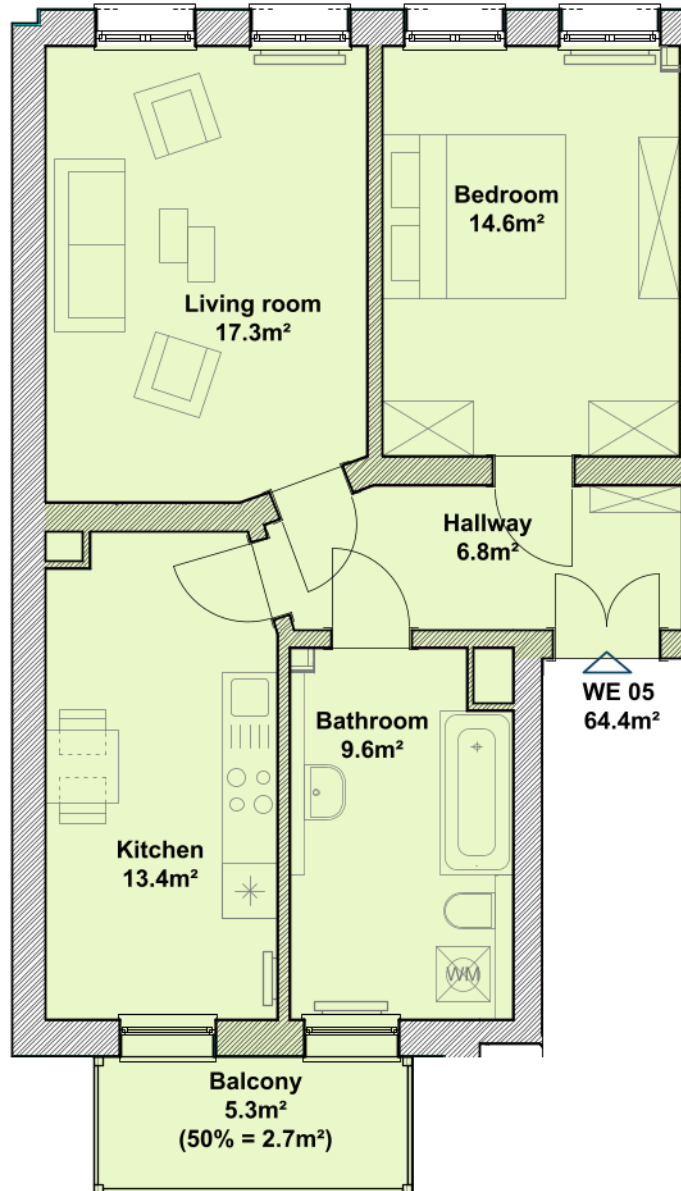

FLOOR PLANS

WE 05

2nd floor, 1-bedroom

● 1-bedroom ● Studio

CUREY PARK
LEIPZIG

Internal Area: 61.7 sqm
External Area (50%): 2.7 sqm
Total Area: 64.4 sqm